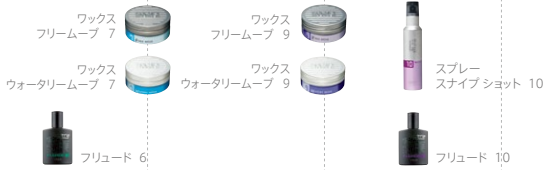

POWER GAUGE

[STYLING]

POWER LOW 0 1 2 3 4 5 6 7 8 9 10 11 12 HIGH

TRIE

STANDARD

JUICY

TUNER

POWDERY

Trie HOMME

Moi

THEO

HAIR MAKE AQUA

OTHERS