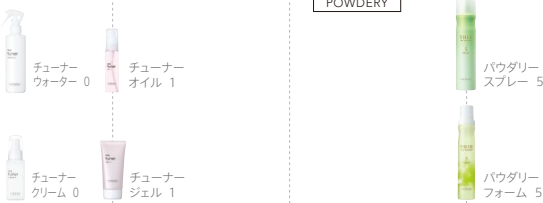

POWER GAUGE

[STYLING]

POWER LOW 0 1 2 3 4 5 6 7 8 9 10 11 12 HIGH

TRIE

STANDARD

JUICY

TUNER

POWDERY

Trie HOMME

Moi

THEO

HAIR MAKE AQUA

OTHERS