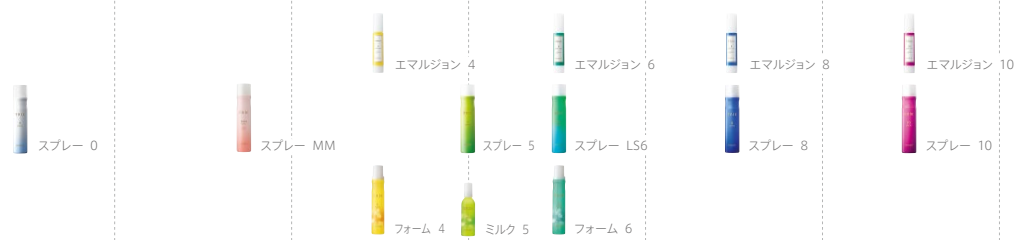

POWER GAUGE

STYLING

POWER LOW 0 1 2 3 4 5 6 7 8 9 10 11 12 HIGH

SEE/SAW

Moi

TRIE

STANDARD

JUICY

TUNER

POWDERY

Trie HOMME

THEO

HAIR MAKE AQUA

OTHERS