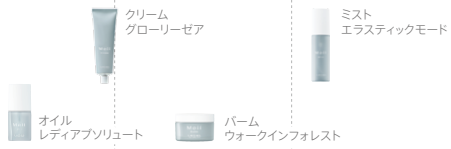

POWER GAUGE

STYLING

POWER LOW 0 1 2 3 4 5 6 7 8 9 10 11 12 HIGH

SEE/SAW

Moi

TRIE

STANDARD

JUICY