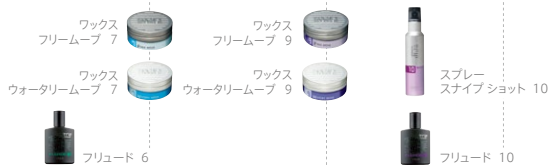

POWER GAUGE

STYLING

POWER LOW 0 1 2 3 4 5 6 7 8 9 10 11 12 HIGH

SEE/SAW

Moi

TRIE

STANDARD

JUICY

TUNER

POWDERY

Trie HOMME

THEO

HAIR MAKE AQUA

OTHERS